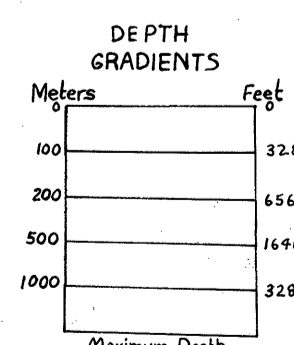

DRAWING NUMBER
94
Coos Bay, OR

DRAWING NUMBER
1:100,000

DRAWING NUMBER

DRAWING NUMBER

- SYMBOLS
- ⊕ LIGHT
 - ⊙ REEF OR LEDGE
 - LOW WATER
 - INDEFINITE SHORE LINE
 - ★ ROCK

CORRECTED METERS

COOS BAY, OR
#65-
#90