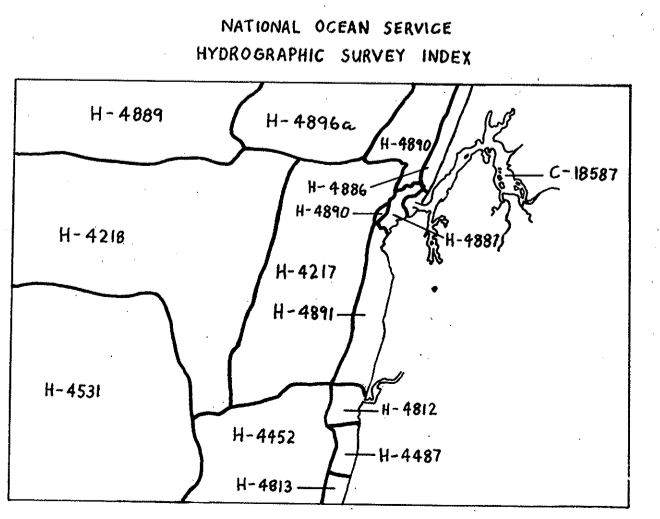

DRAWING NUMBER
94
Coos Bay, OR

DRAWING NUMBER
1:100,000

DRAWING NUMBER

DRAWING NUMBER

- SYMBOLS
- ⊕ LIGHT
 - ⊙ REEF OR LEDGE
 - LOW WATER
 - INDEFINITE SHORE LINE
 - ★ ROCK

CORRECTED METERS

COOS BAY, OR
#65-
#90

PRELIMINARY
COPY

CONTOURS IN CORRECTED METERS

COOS BAY OREG