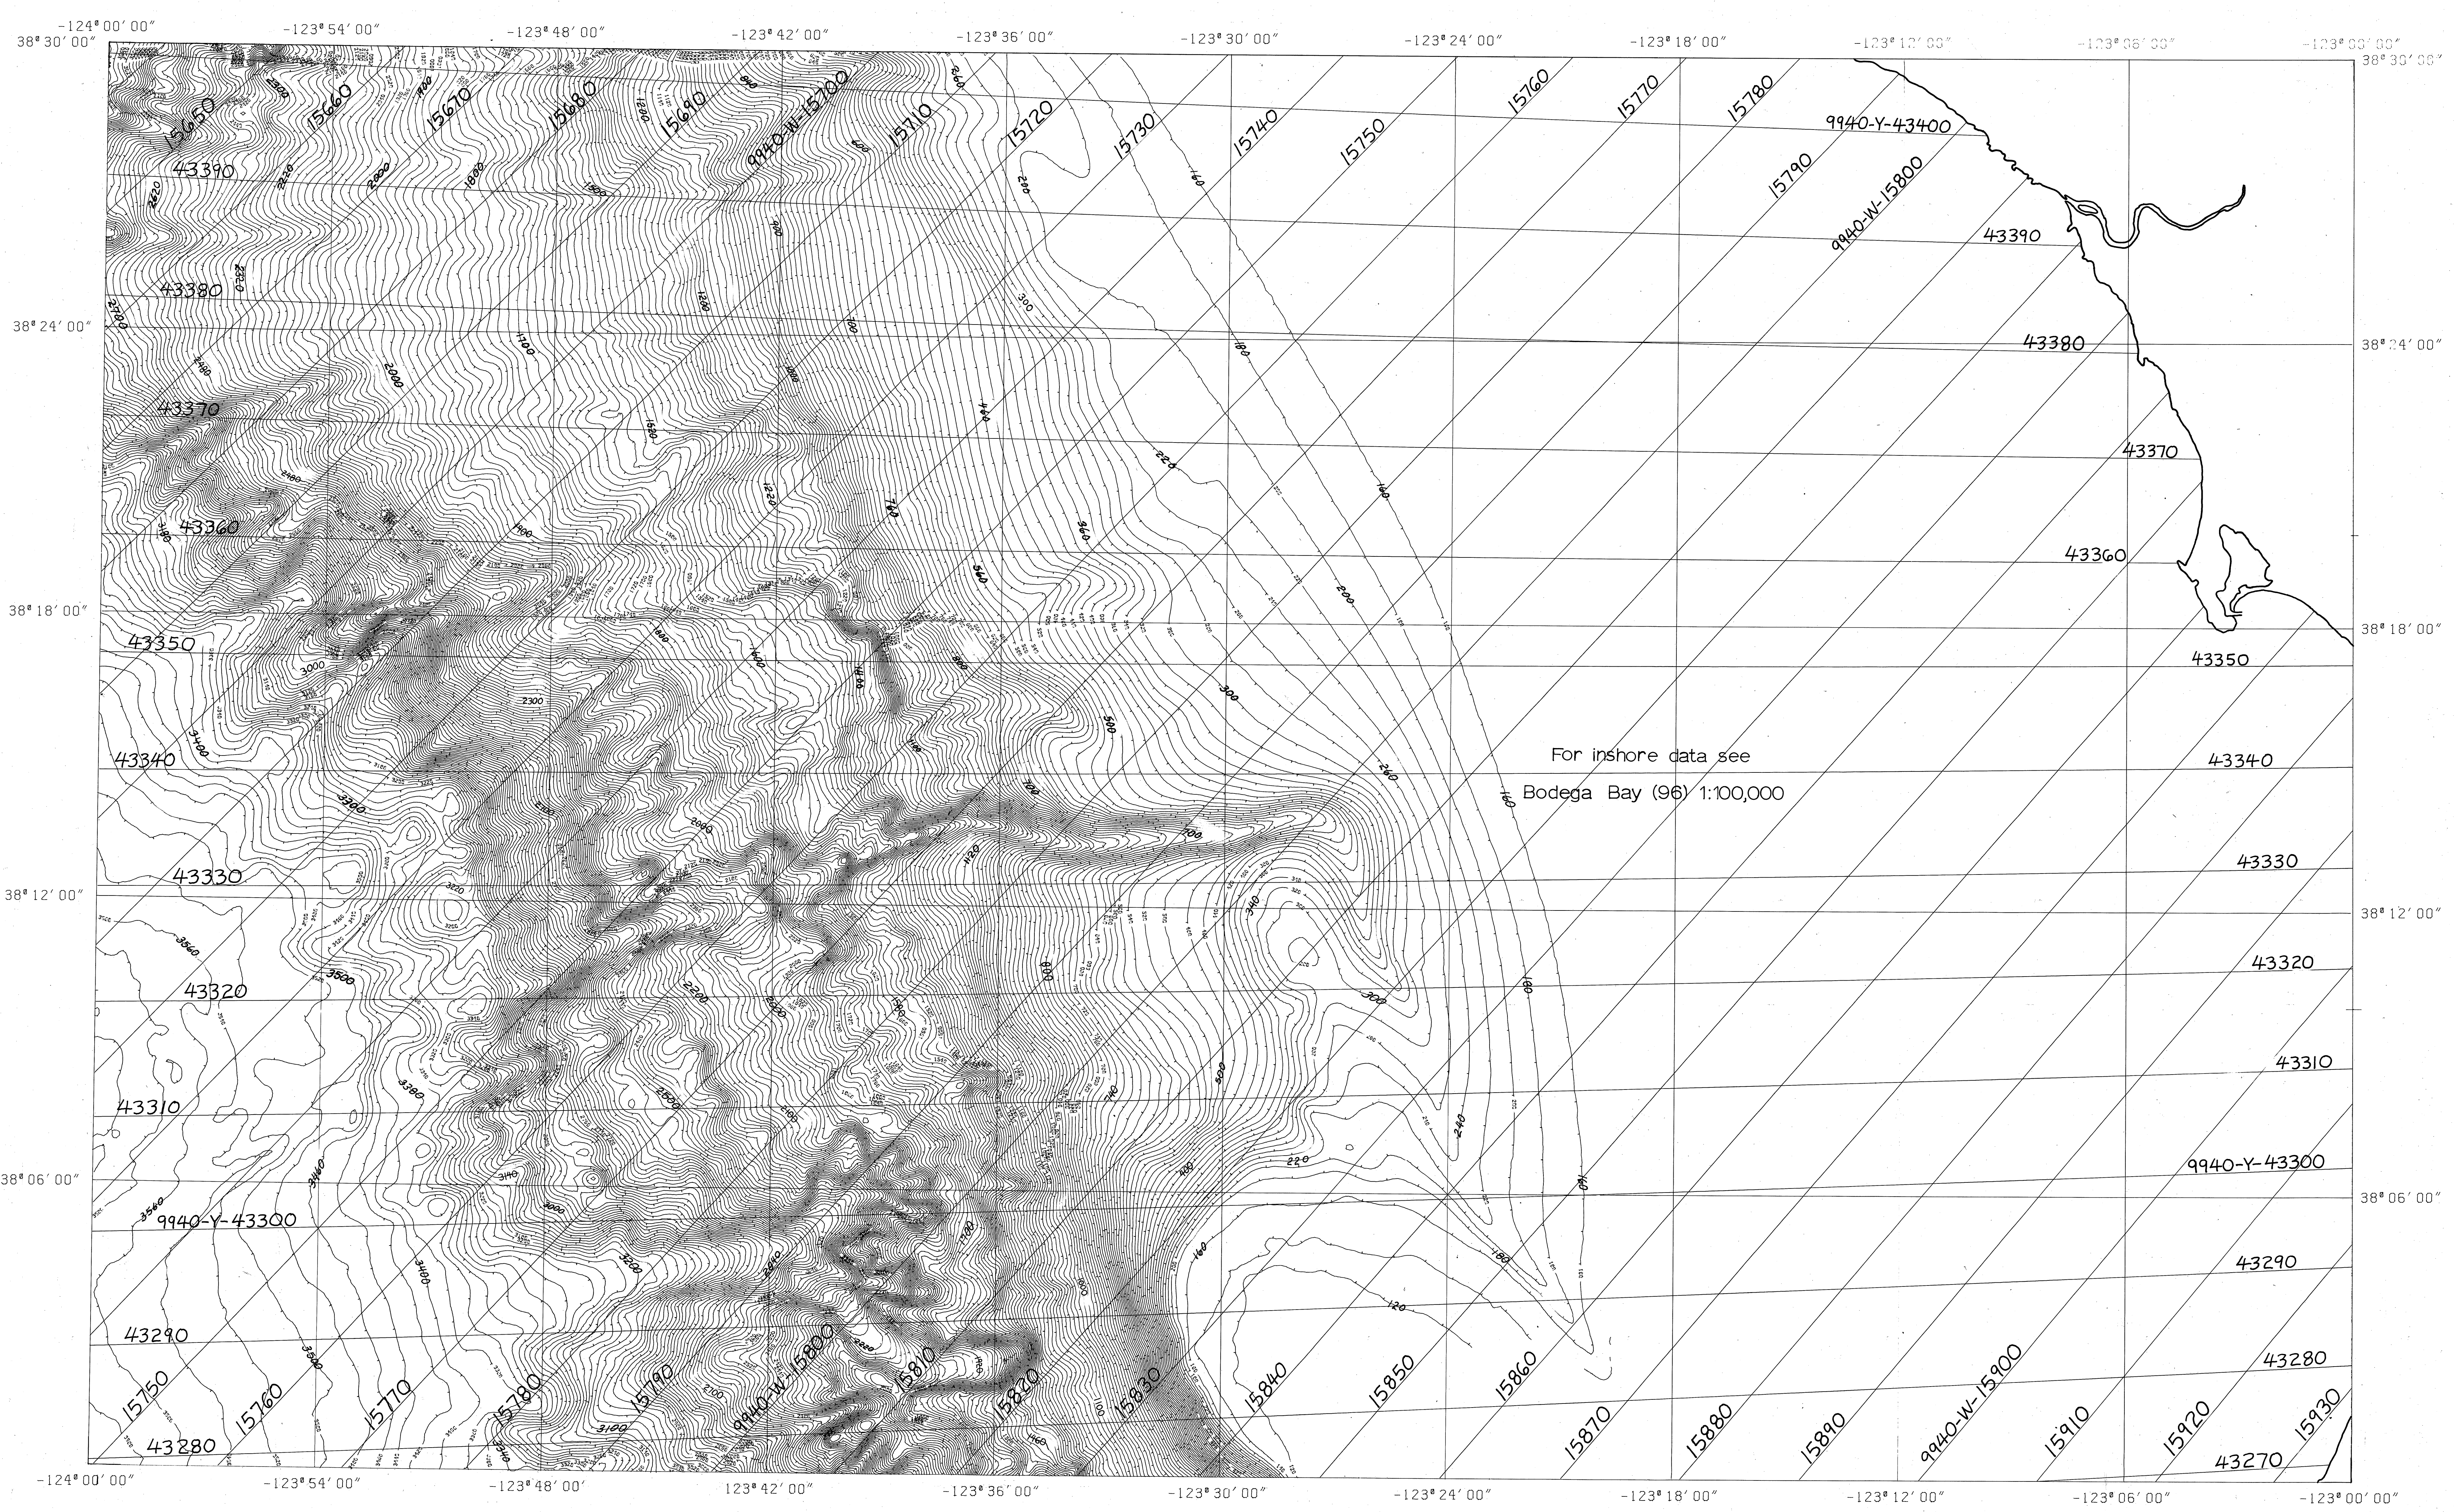

DRAWING NUMBER

DRAWING NUMBER

DRAWING NUMBER  
1:100,000

DRAWING NUMBER  
LM-96  
Bodega Bay, CA

DRAWING NUMBER

BODEGA BAY N380123W  
SCALE: 1:100,000

NOS MULTIBEAM SURVEYS

○ Contours in corrected meters

LM 96

BODEGA BAY (N380123W)